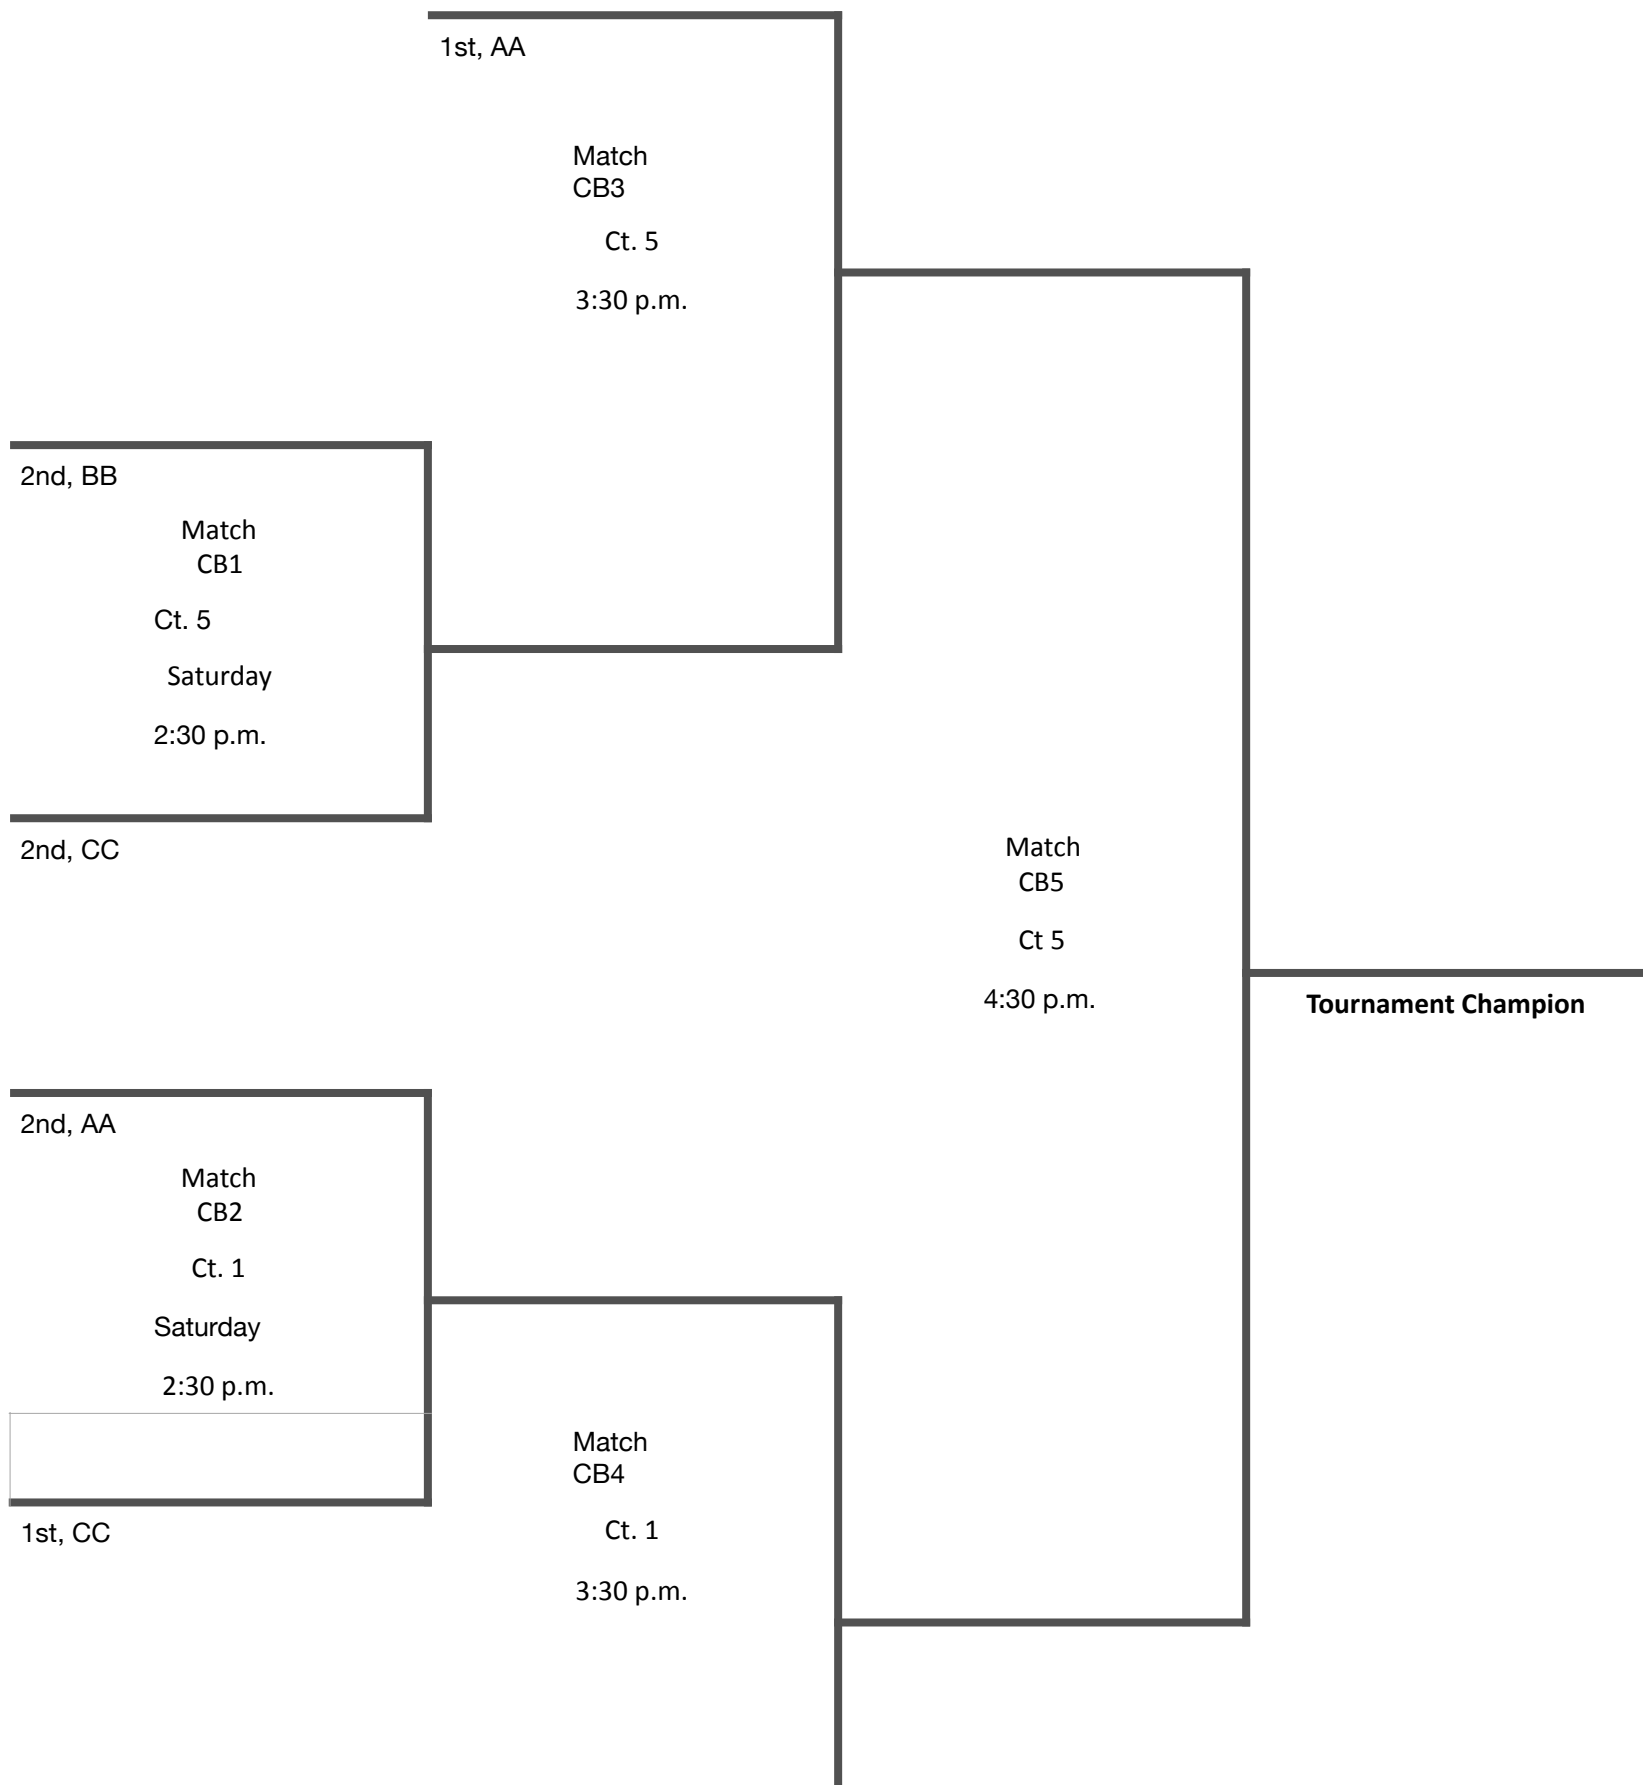

POOL PLAY SCHEDULE- RD2

2	2nd, Pool A							
3	3rd, Pool B							

	11:30 A.M.		12:30 P.M.		1:30 P.M.		Time Day/Ct Teams
	Sat.	Ct. 3	Sat.	Ct. 3	Sat.	Ct. 3	
	1 vs 3		2 vs 3		1 vs 2		
1							
2							
3							

BRACKET PLAY SCHEDULE

2020 JV GEORGIA CHALLENGE

Championship Bracket

BRACKET PLAY SCHEDULE

COURT SCHEDULE

JV GEORGIA CHALLENGE

Court	<u>SVC 1</u>	<u>SVC 3</u>	<u>SVC 5</u>
8:00 A.M.	B1	C1	A1
9:00 A.M.	B2	C2	A2
10:00 A.M.	B3	C3	A3
11:30 A.M.	BB1	CC1	AA1
12:30 P.M.	BB2	CC2	AA2
1:30 P.M.	BB3	CC3	AA3
2:30 P.M.	CB2		CB1