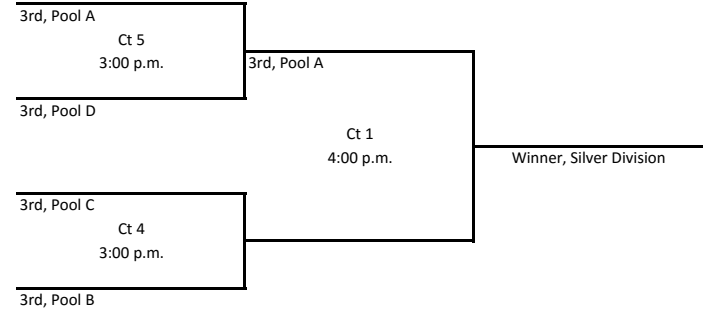

BRACKET PLAY

2016 GEORGIA CHALLENGE (JV Division)

Bracket Play

Championship Division

Silver Division

Bronze Division