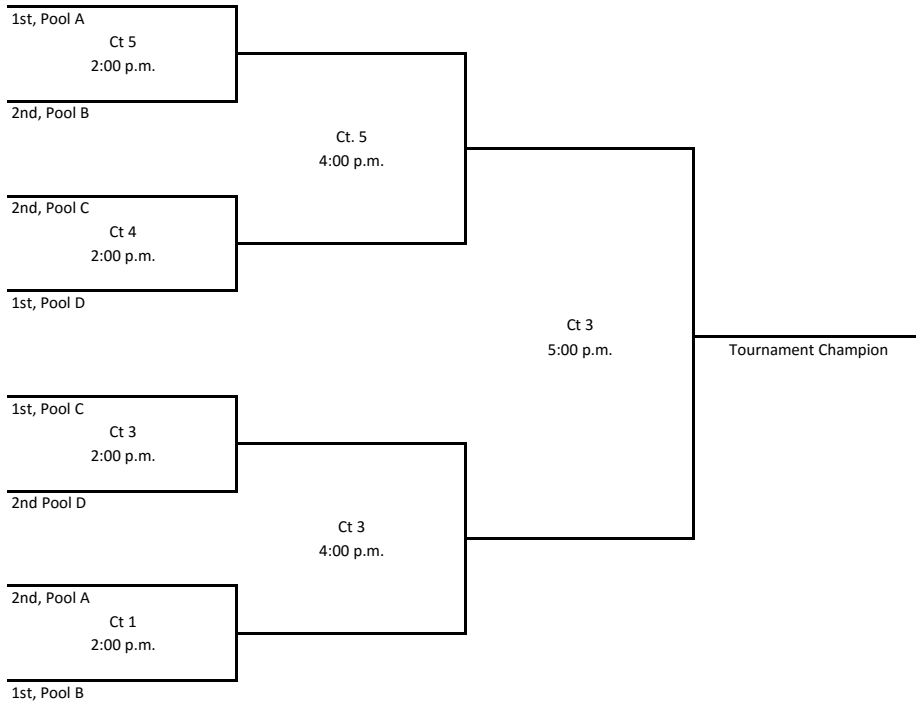

BRACKET PLAY

2016 GEORGIA CHALLENGE (JV Division)

Bracket Play

Championship Division

Silver Division

Bronze Division